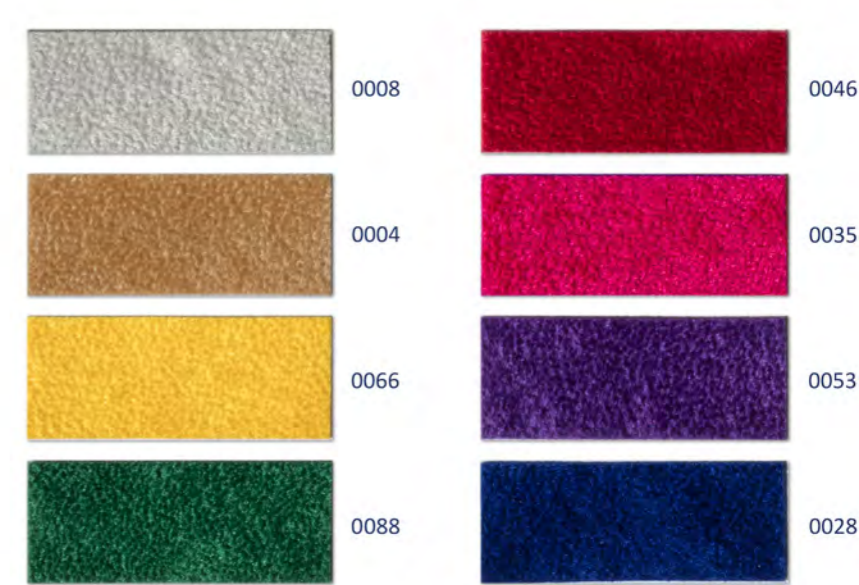

PRESENTACIÓN MERCERÍA * HABERDASHERY PRESENTATION

— Bies perfilado * Folded bias	Rollo * Roll
0764000.018mm	10 mts
0764000.030mm	10 mts
— Vivos * Piping	Rollo * Roll
0764005.010mm	25 mts