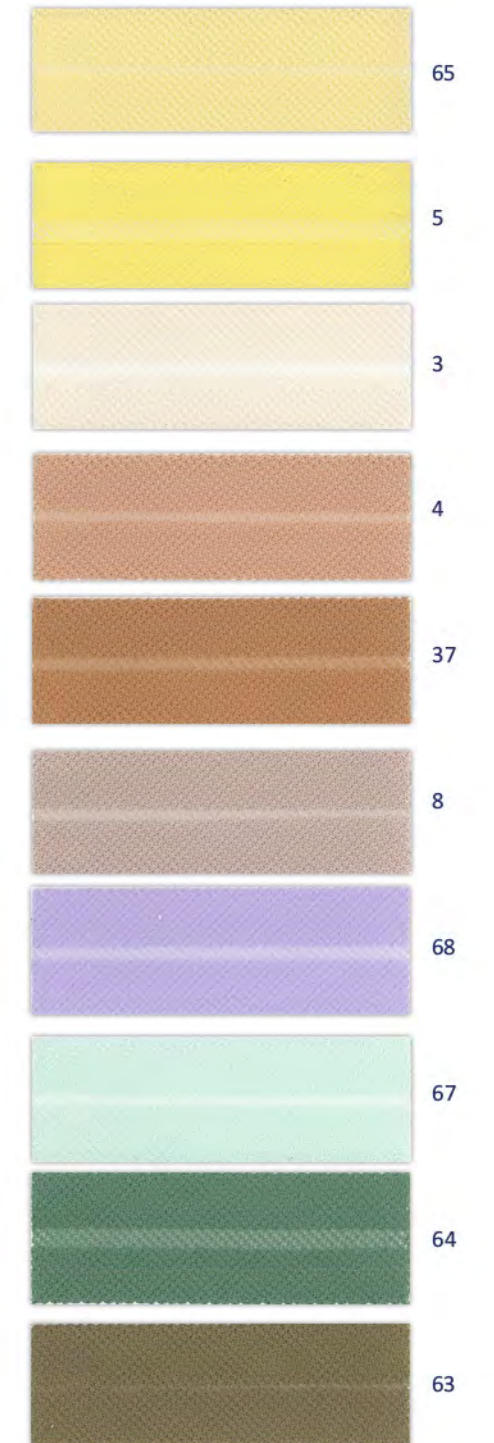

MALLA * MESH

NILÓN 100%
100% NYLON

PRESENTACIÓN INDUSTRIAL * INDUSTRIAL PRESENTATION

- Bies cortado * *Flat bias*
  P.613 ancho s/tarifa * *Width acc/pricelist*
- Bies perfilado * *Folded bias*
  P.2613 ancho s/tarifa * *Width acc/pricelist*